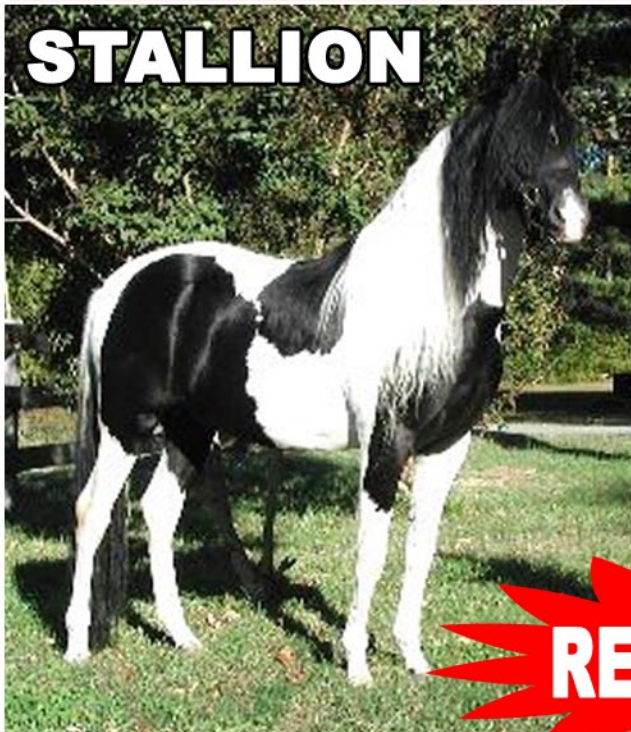

NetPosse.com ~ Idaho Alert

STOLEN HORSE

September 16, 2010 ~ Henry County, Missouri

Sun, Sep 19 - Seen at Lebanon Livestock Auction Saturday / 3pm, standing tied outside auction to a gray gooseneck stock trailer pulled by red extended cab Ford truck ... still in Missouri as of Sat. Sep 18

STALLION

Mayito

Black & White Paso Fino Stallion
16 yrs ♦ 14 hh ♦ 850 lbs

characteristics:

- ♦ long B&W mane and forelock
- ♦ black head - large star & white nose
- ♦ top of tail white / rest of tail black
- ♦ 4 white legs
- ♦ easy to handle / gaited